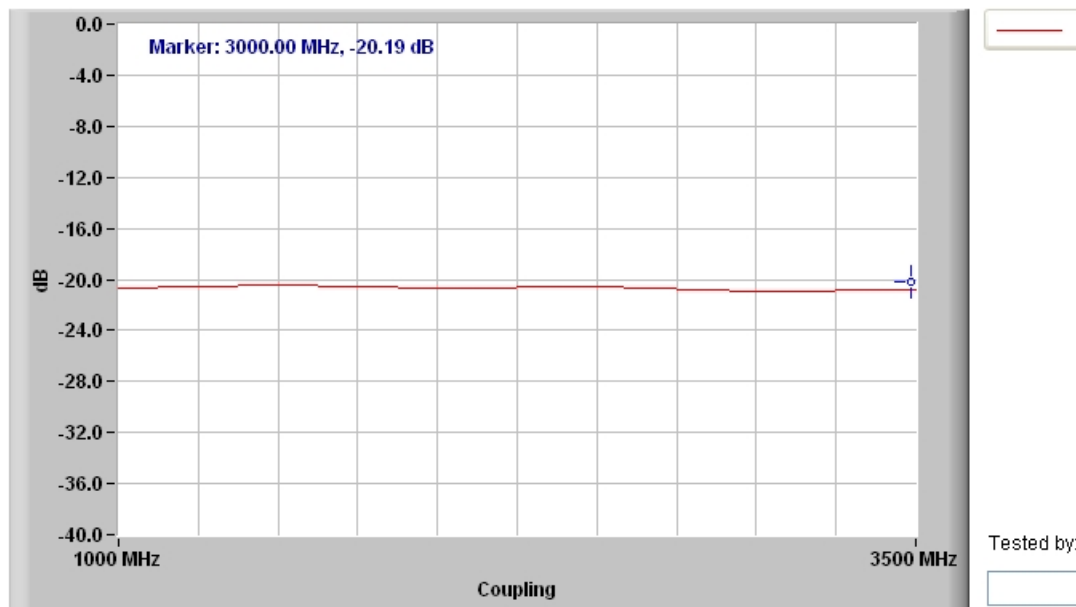

DIRECTIONAL COUPLER  
Device Type: Broadband Model Number: CB2-20

Tested by:

DIRECTIONAL COUPLER  
Device Type: Broadband Model Number: CB2-20

DIRECTIONAL COUPLER  
Device Type: Broadband Model Number: CB2-20

DIRECTIONAL COUPLER  
Device Type: Broadband Model Number: CB2-20

DIRECTIONAL COUPLER  
Device Type: Broadband Model Number: CB2-20