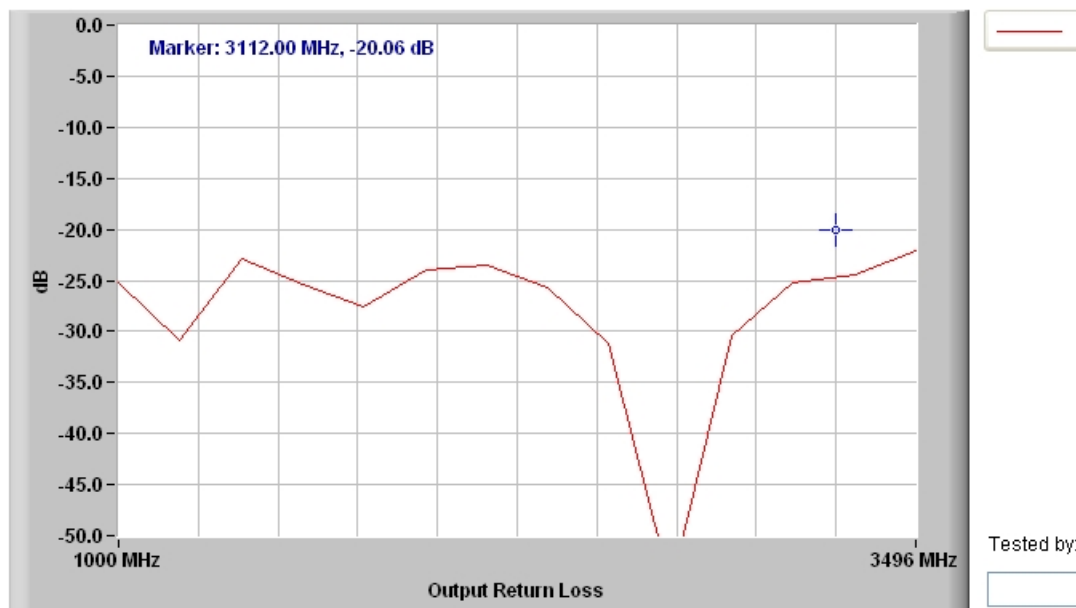

DIRECTIONAL COUPLER  
Device Type: Broadband Model Number: CB2-20

Tested by:

DIRECTIONAL COUPLER  
Device Type: Broadband Model Number: CB2-20

DIRECTIONAL COUPLER  
Device Type: Broadband Model Number: CB2-20

DIRECTIONAL COUPLER  
Device Type: Broadband Model Number: CB2-20

DIRECTIONAL COUPLER  
Device Type: Broadband Model Number: CB2-20