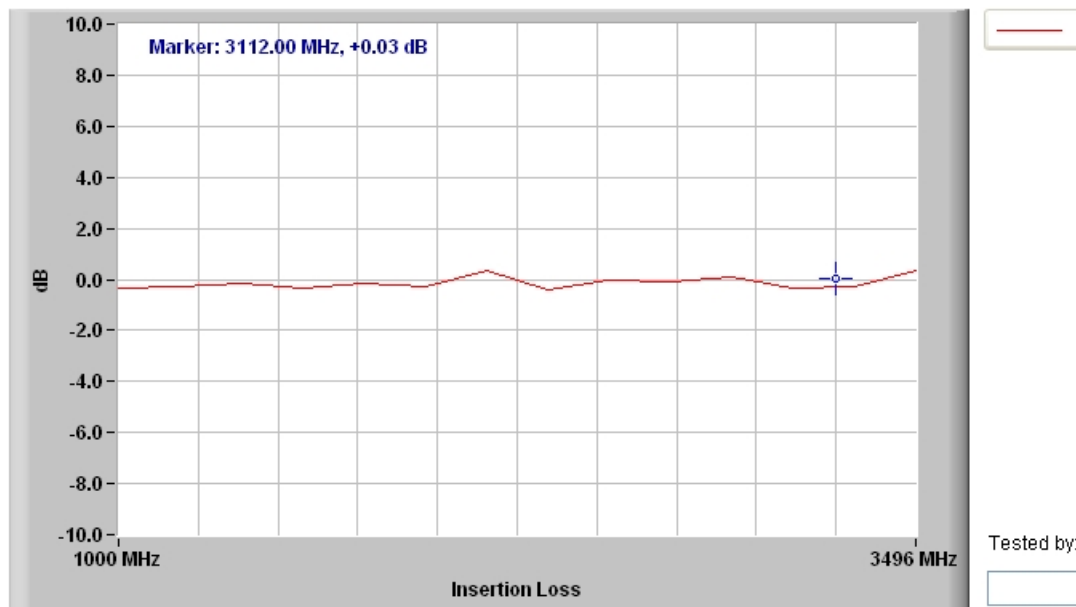

DIRECTIONAL COUPLER  
Device Type: Broadband Model Number: CB2-20

Tested by:

DIRECTIONAL COUPLER  
Device Type: Broadband Model Number: CB2-20

DIRECTIONAL COUPLER  
Device Type: Broadband Model Number: CB2-20

DIRECTIONAL COUPLER  
Device Type: Broadband Model Number: CB2-20

DIRECTIONAL COUPLER  
Device Type: Broadband Model Number: CB2-20