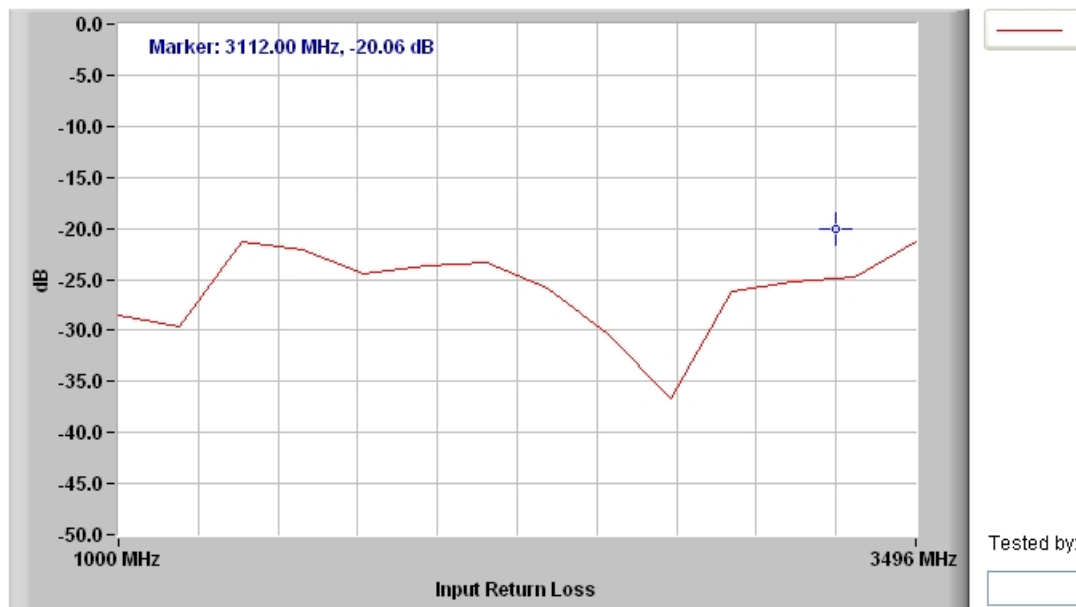

DIRECTIONAL COUPLER  
Device Type: Broadband Model Number: CB2-20

Tested by:

DIRECTIONAL COUPLER  
Device Type: Broadband Model Number: CB2-20

DIRECTIONAL COUPLER  
Device Type: Broadband Model Number: CB2-20

DIRECTIONAL COUPLER  
Device Type: Broadband Model Number: CB2-20

DIRECTIONAL COUPLER  
Device Type: Broadband Model Number: CB2-20